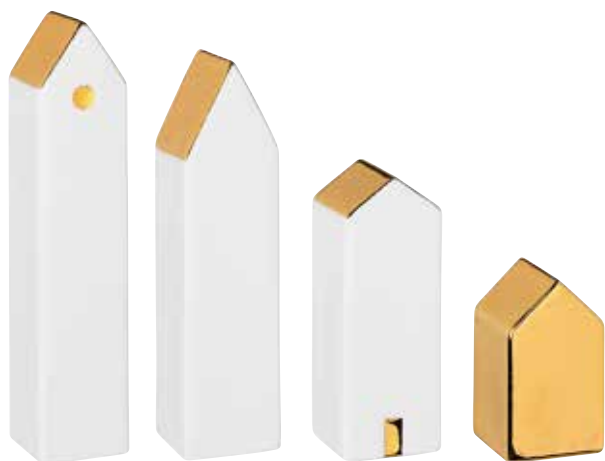

Gold  
No.: 89224

**Porcelain firs. Set of 3.**

Design: Rieck.

Material: Porcelain, unglazed. Handpainted in gold or silver.

Measurements: Height 14,4 – 23,3 cm.

Gold  
No.: 89253

Silver  
No.: 89254