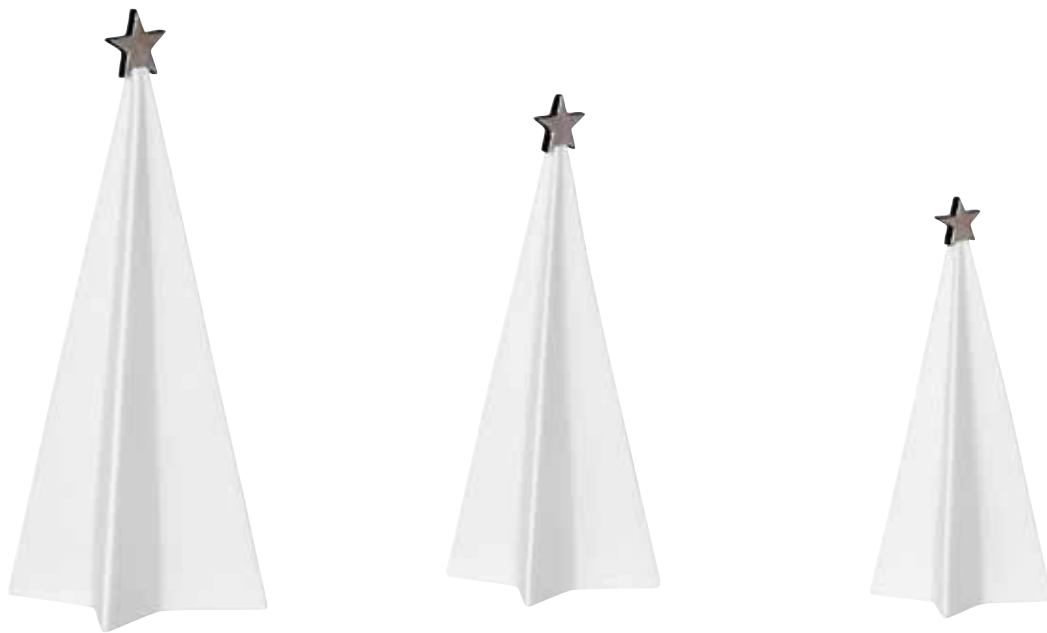

Gold
No.: 89224

Porcelain firs. Set of 3.

Design: Rieck.

Material: Porcelain, unglazed. Handpainted in gold or silver.

Measurements: Height 14,4 – 23,3 cm.