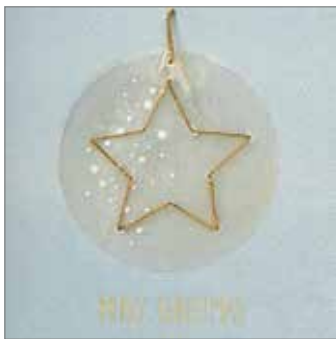

Merry Christmas
No.: 91741