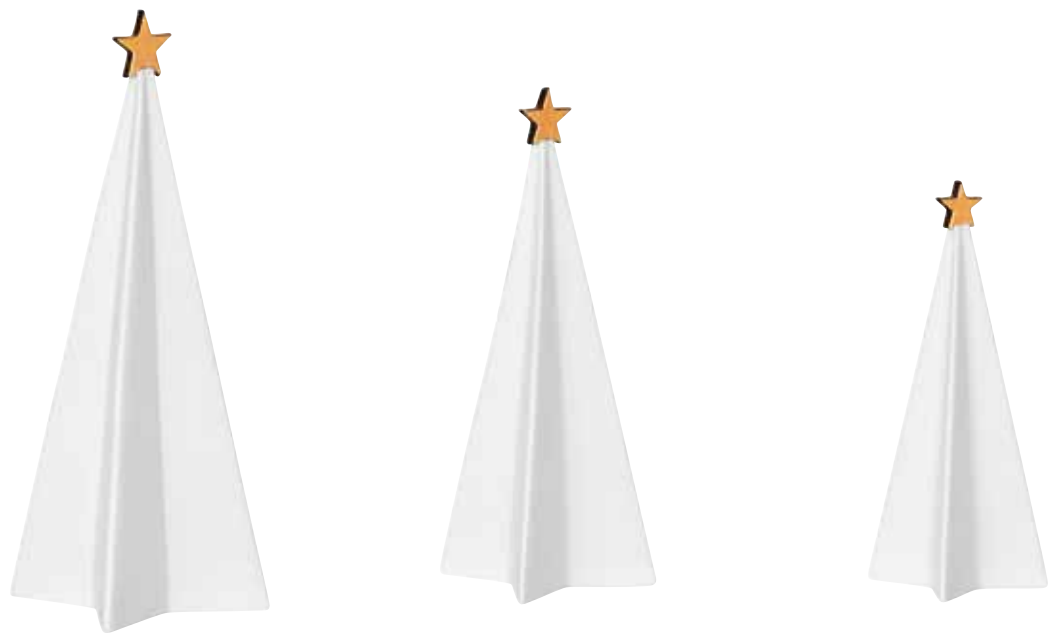

Gold  
No.: 89224

**Porcelain firs. Set of 3.**

Design: Rieck.

Material: Porcelain, unglazed. Handpainted in gold or silver.

Measurements: Height 14,4 – 23,3 cm.

Gold  
No.: 89253

Silver  
No.: 89254